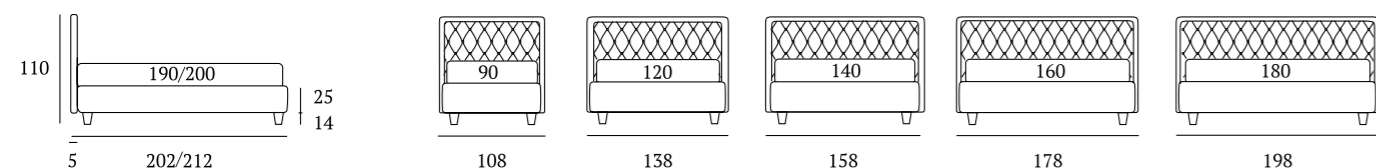

Nest

DI SERIE:
Piede in legno **Circle** h cm 6, colore wengè

OPTIONAL:
Piede in legno **Circle** h cm 6-10, colori bianco, wengè, naturale
Piede in legno **Classic** h cm 10, colori bianco, wengè, naturale
Ruote **Carry**

AS STANDARD:
Circle wooden foot H 6 cm, colour: wenge

OPTIONALS:
Circle wooden foot H 6-10 cm, colours: white, wenge, natural
Classic wooden foot H 10 cm, colours: white, wenge, natural
Carry wheels

Nest Compatto

RUOTE

Ruota Carry H cm 8

Carry wheel, H 8 cm