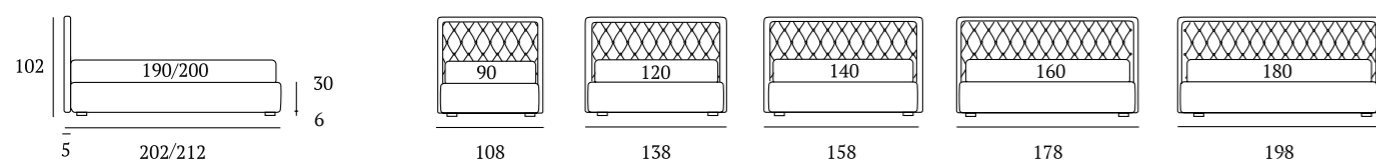

Nest

DI SERIE:
Piede in legno **Circle** h cm 6, colore wengè

OPTIONAL:
Piede in legno **Circle** h cm 6-10, colori bianco, wengè, naturale
Piede in legno **Classic** h cm 10, colori bianco, wengè, naturale
Ruote **Carry**

AS STANDARD:
Circle wooden foot H 6 cm, colour: wenge

OPTIONALS:
Circle wooden foot H 6-10 cm, colours: white, wenge, natural
Classic wooden foot H 10 cm, colours: white, wenge, natural
Carry wheels

Nest Compatto