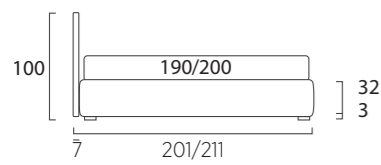

Plain Sottosopra laterale dx/sx

DI SERIE:
- piede strutturale in metallo

STANDARD:
- metal structural feet