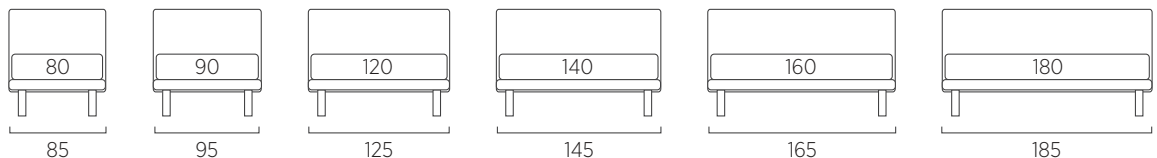

Plain Autoportante

DI SERIE:

- piede in metallo Top h cm 23, finitura satinato
- SU RICHIESTA:
- piede in metallo Top h cm 23, otto colori
- piede in metallo Basic, Mark e Wily h cm 23, finitura cromo, otto colori
- ruote Disk

STANDARD:

- h 23 cm Top steel feet frosted finish
- TO ORDER:
- h 23 cm Top steel feet, eight colours
- h 23 cm Basic, Mark and Wily steel feet, chrome finish, eight colours
- Disk wheels