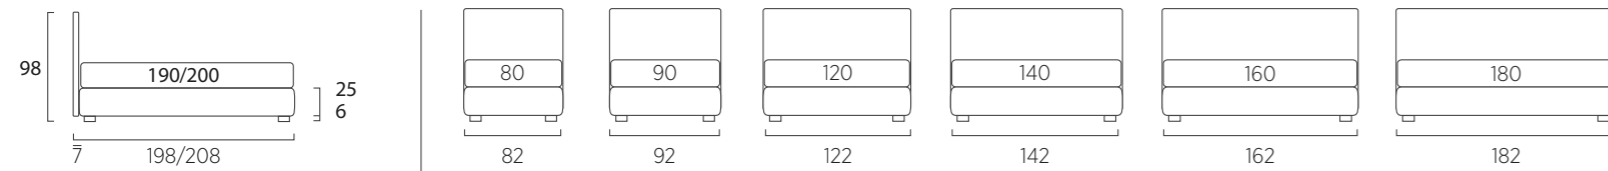

Plain Filo

* nella versione contenitore la profondità aumenta di cm 4

* in the container version the depth increases by 4 cm

DI SERIE:
- piede in legno Cubic h cm 6, colore wengè
SU RICHIESTA:
- piede in legno Cubic h cm 6, colori bianco, naturale, grigio
- piede in legno Circle h cm 6, colori bianco, naturale, wengè
- ruote Carry
- ruote Roll

STANDARD:
- h 6 cm Cubic wooden feet wengè
TO ORDER:
- h 6 cm Cubic wooden feet white, natural or grey
- h 6 cm Circle wooden feet white, natural or wengè
- Carry wheels
- Roll wheels