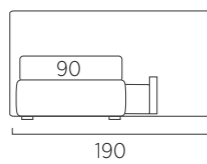

Plain Sottosopra con sistema Fast laterale dx/sx

DI SERIE:
- piede strutturale in metallo

STANDARD:
- metal structural feet