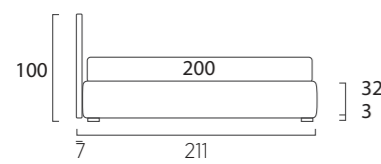

Plain Sottosopra con sistema Fast laterale dx/sx

DI SERIE:
- piede strutturale in metallo

STANDARD:
- metal structural feet