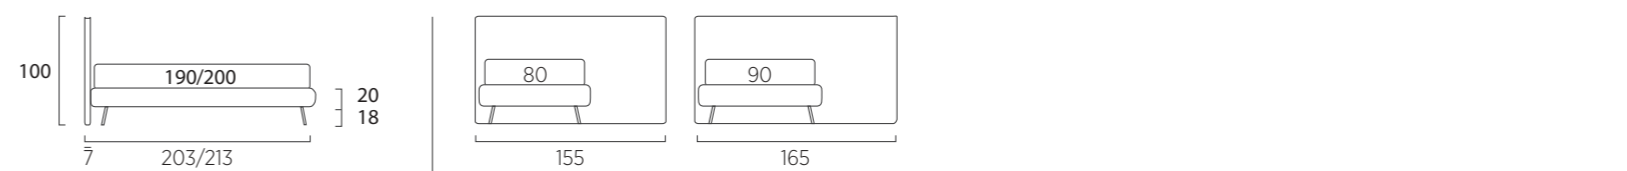

Plain Lift laterale dx/sx

DI SERIE:
- piede in legno Log h cm 18, colore wengè
SU RICHIESTA:
- piede in legno Log h cm 18, colori bianco, naturale
- piede in legno Conic h cm 18, colori bianco, naturale, wengè
- piede in metallo Top h cm 18, finitura satinato, otto colori
- piede in metallo Basic, Glam, Peak, Trim, Mark e Wily h cm 18, finitura cromo, otto colori

STANDARD:
- h 18 cm Log wooden feet wengè
TO ORDER:
- h 18 cm Log wooden feet white, natural colours
- h 18 cm Conic wooden feet white, natural and wengè colours
- h 18 cm Top steel feet, eight colours
- h 18 cm Basic, Glam, Peak, Trim, Mark and Wily steel feet, chrome finish, eight colours