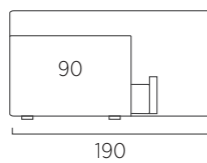

Plain Dormeuse Sottosopra con sistema Fast laterale dx/sx

DI SERIE:
- piede strutturale in metallo

STANDARD:
- metal structural feet