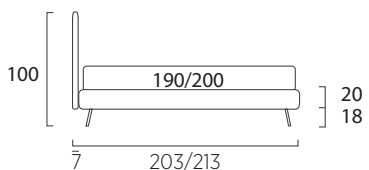

Plain Lift

DI SERIE:

- piede in legno Log h cm 18, colore wengè
- SU RICHIESTA:
- piede in legno Log h cm 18, colori bianco, naturale
- piede in legno Conic h cm 18, colori bianco, naturale, wengè
- piede in metallo Top h cm 18, finitura satinato, otto colori
- piede in metallo Basic, Glam, Peak, Trim, Mark e Wily h cm 18, finitura cromo, otto colori

STANDARD:

- h 18 cm Log wooden feet wengè
- TO ORDER:
- h 18 cm Log wooden feet white, natural colours
- h 18 cm Conic wooden feet white, natural and wengè colours
- h 18 cm Top steel feet, eight colours
- h 18 cm Basic, Glam, Peak, Trim, Mark and Wily steel feet, chrome finish, eight colours