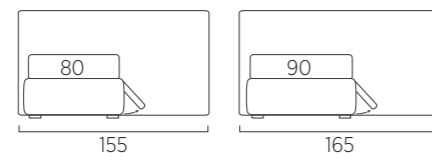

Plain Sottosopra laterale dx/sx

DI SERIE:
- piede strutturale in metallo

STANDARD:
- metal structural feet