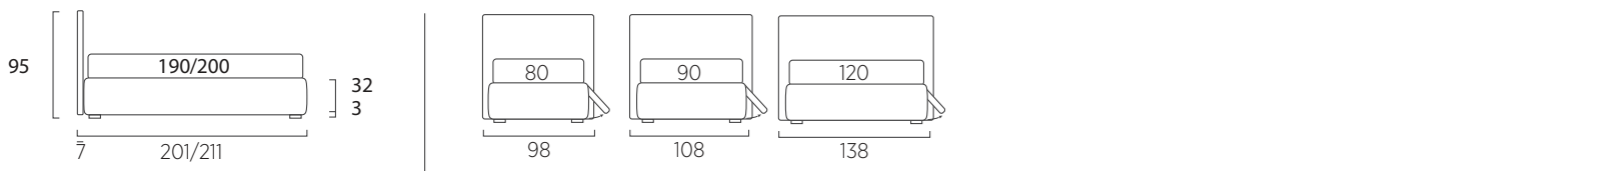

Plain Sottosopra

DI SERIE:
- piede strutturale in metallo

STANDARD:
- metal structural feet