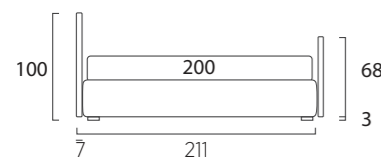

Plain Dormeuse Sottosopra con sistema Fast laterale dx/sx

DI SERIE:
- piede strutturale in metallo

STANDARD:
- metal structural feet