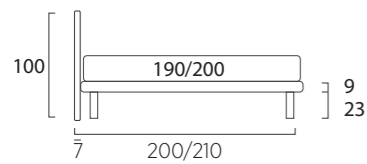

Plain Autoportante laterale dx/sx

DI SERIE:
- piede in metallo Top h cm 23, finitura satinato
SU RICHIESTA:
- piede in metallo Top h cm 23, otto colori
- piede in metallo Basic, Mark e Wily h cm 23, finitura cromo, otto colori
- ruote Disk

STANDARD:
- h 23 cm Top steel feet frosted finish
TO ORDER:
- h 23 cm Top steel feet, eight colours
- h 23 cm Basic, Mark and Wily steel feet, chrome finish, eight colours
- Disk wheels