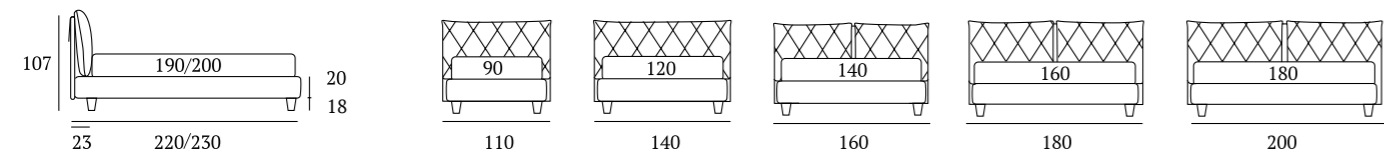

Soft Lift

DI SERIE:
Piede in legno **Conic** h cm 18, colore wengè

OPTIONAL:
Piedi in legno **Conic, Classic, Log** h cm 18, colori bianco, wengè, naturale
Piede in metallo **Peak** h cm 18, finiture cromo, bianco, manganese

AS STANDARD:
Conic wooden foot H 18 cm, colour: wenge

OPTIONALS:
Conic, Classic, Log wooden feet H 18 cm, colours: white, wenge, natural
Peak metal foot H 18 cm, finishes: chrome, white, manganese