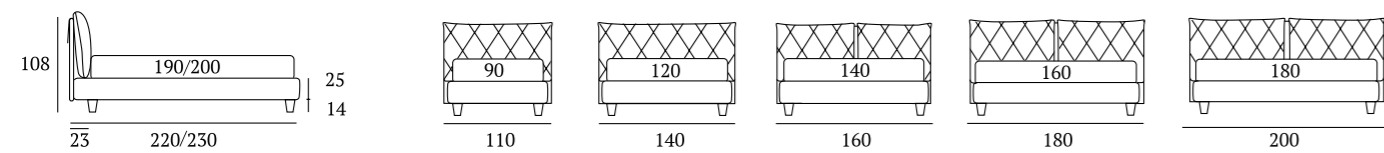

Soft Compatto

DI SERIE:
Piede in legno **Conic** h cm 14, colore wengè

OPTIONAL:
Piedi in legno **Conic, Classic, Log** h cm 14, colori bianco, wengè, naturale
Piedi in metallo **Peak** h cm 14, finiture cromo, bianco, manganese

AS STANDARD:
Conic wooden foot H 14 cm, colour: wenge

OPTIONALS:
Conic, Classic, Log wooden feet H 14 cm, colours: white, wenge, natural
Peak metal foot H 14 cm, finishes: chrome, white, manganese