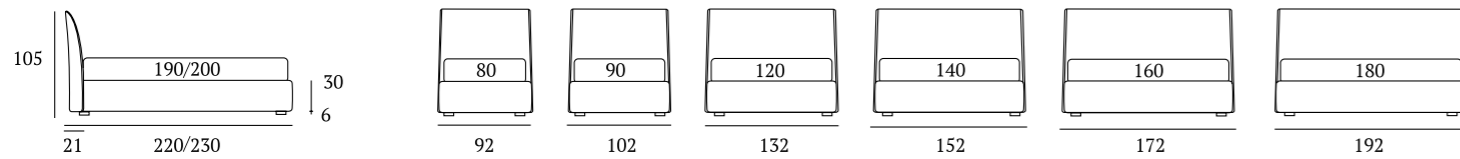

Time

DI SERIE:
Piede in legno **Circle** h cm 6, colore wengè

OPTIONAL:
Piedi in legno **Circle** h cm 6-10, colori bianco, naturale, wengè
Piede in legno **Classic** h cm 10, colori bianco, naturale, wengè
Piede in metallo **Steel** h cm 5, finitura cromo
Ruote **Carry**

AS STANDARD:
Circle wooden foot H 6 cm, colour: wenge

OPTIONALS:
Circle wooden foot H 6-10 cm, colours: white, natural, wenge
Classic wooden foot H 10 cm, colours: white, natural, wenge
Steel metal foot H 5 cm, finish: chrome
Carry wheels